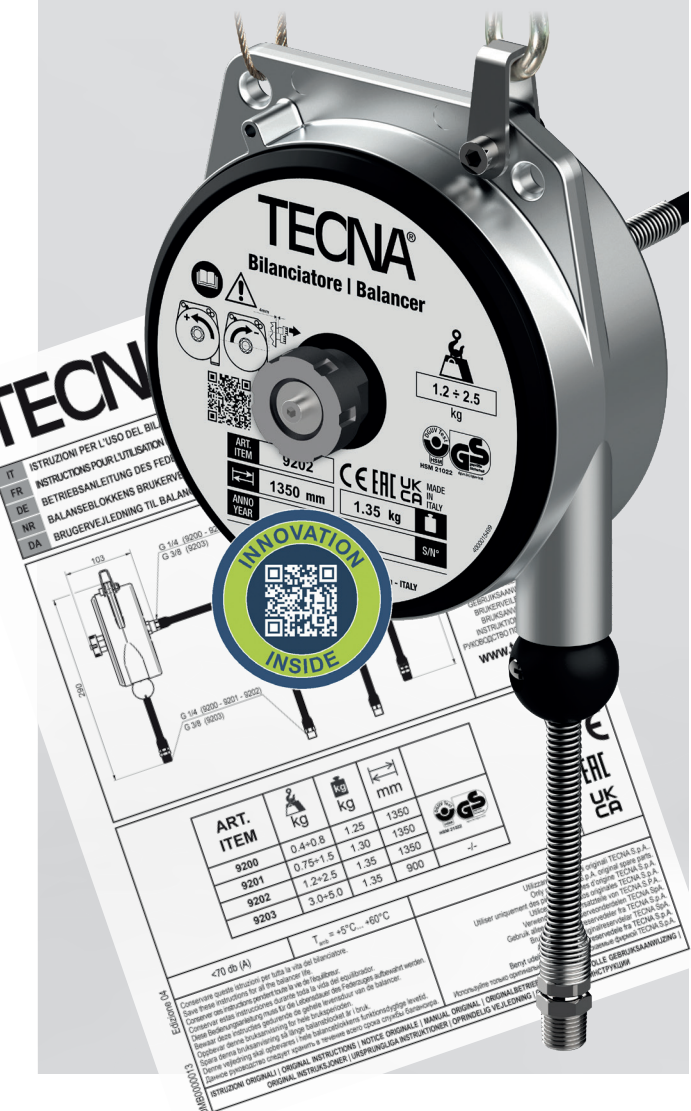

Novelties

TECNA is the market leader in the production and sale of balancers. 2024 has kicked off the introduction of three main innovations related to the models from 9200 to 9203.

TECNA®

TECNA S.p.A.
via Meucci 27
40024 Castel San Pietro Terme, BOLOGNA

www.tecna.net

TECNA®

Resistance Welding Systems & Balancers

BALANCERS

2024 hose balancers innovations

QR insight

The QR Code on the plate provides quick access to the instruction manual and to the installation support video.

All within reach of your smartphone.

New fitting

For an even smoother installation, the upper profile of the housing has been redesigned by adding a hole aimed at mounting the safety rope.

New housing

The top and rear of the housing have been made flat to make it easier to fit the balancer to a frame.